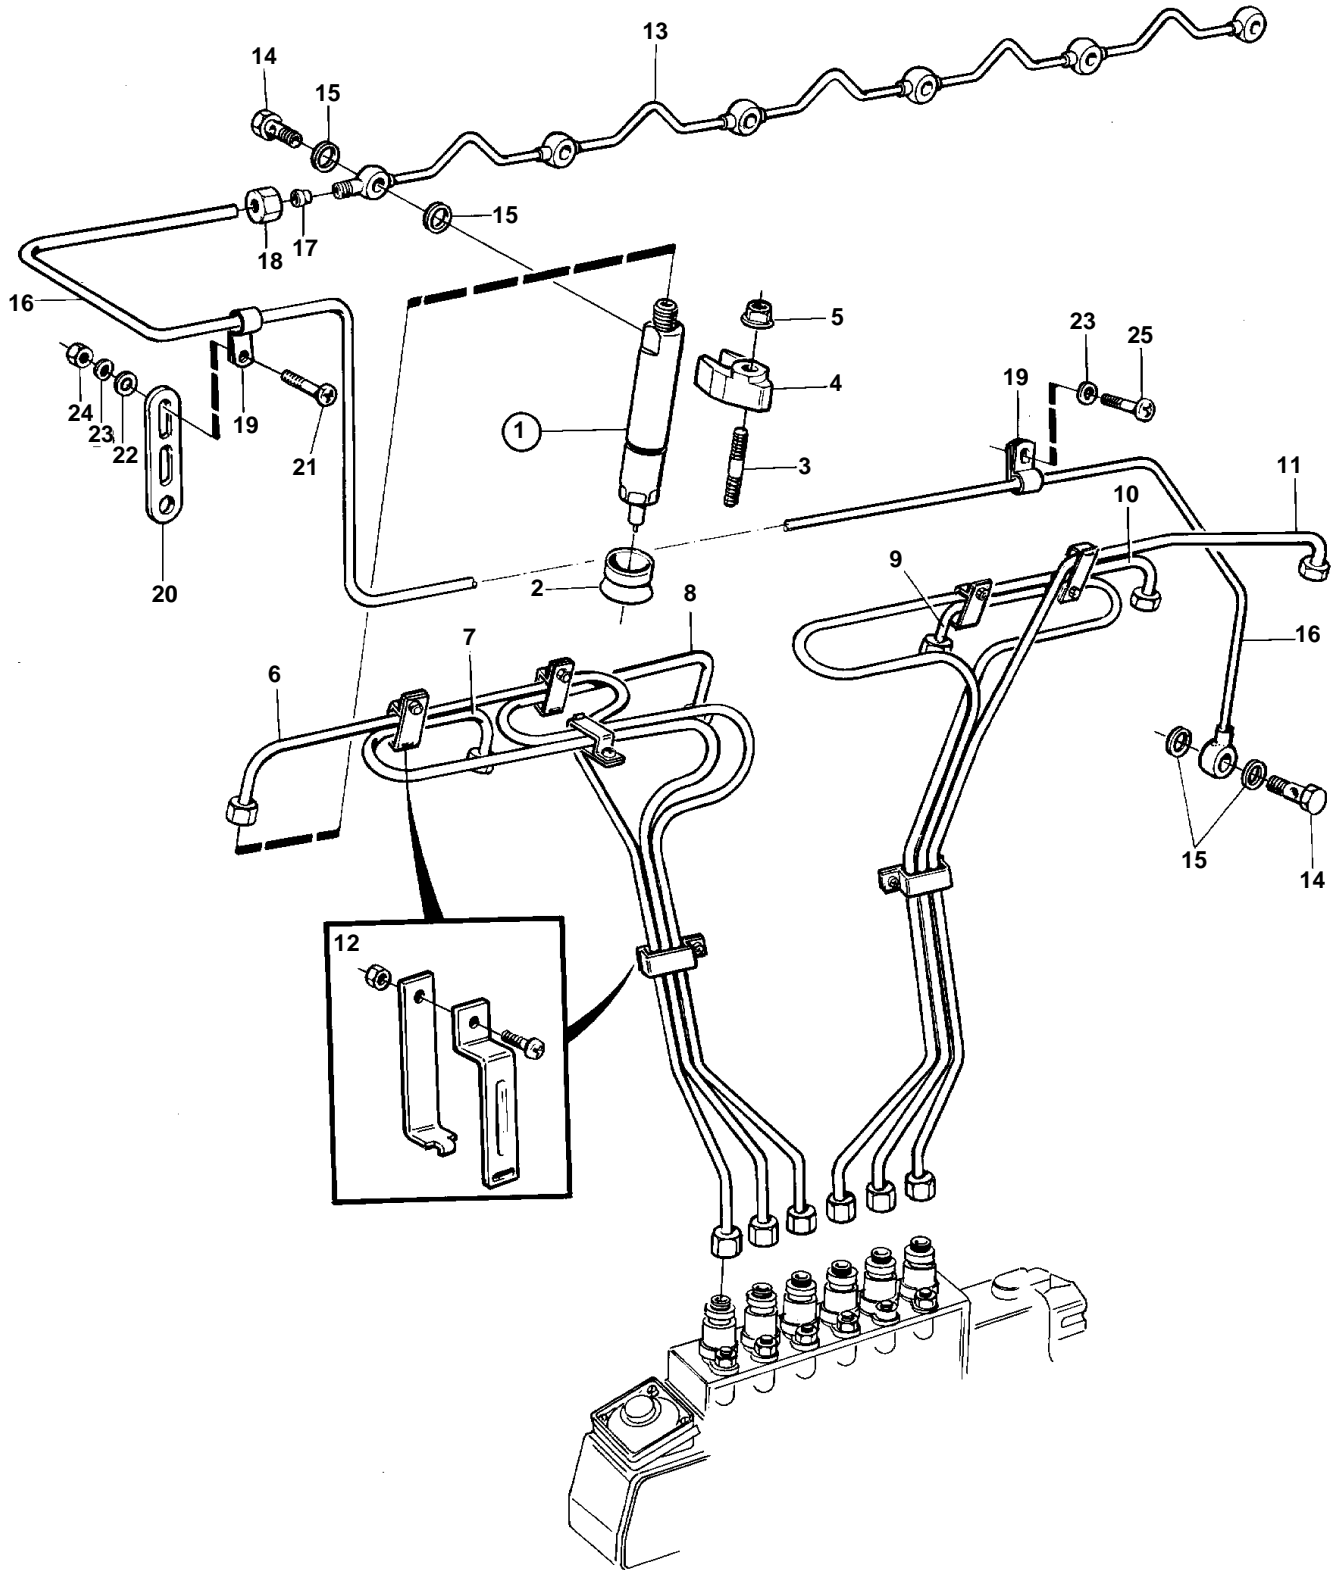

TAD1030GE

TAD1030GE

REF	PART NO.	QTY	DESCRIPTION	SEE SEC.	NOTES
1	866143	6	Injector		
	3803280	6	Injector, exch, exch		
				5574	
				5574	
				5574	
2	469455	6	Sealing ring		
3	1545022	6	Stud		
4	469797	6	Yoke		
5	971095	6	Nut		
6	479881	1	Pressure pipe		CYL 1, SN-2100281129
	8194241	1	Delivery pipe		CYL 1, SN2100281130-
7	479882	1	Pressure pipe		CYL 2, SN-2100281129
	8194242	1	Delivery pipe		CYL 2, SN2100281130-
8	479883	1	Pressure pipe		CYL 3, SN-2100281129
	8194243	1	Delivery pipe		CYL 3, SN2100281130-
9	479944	1	Pressure pipe		CYL 4, SN-2100281129
	8194244	1	Delivery pipe		CYL 4, SN2100281130-
10	479945	1	Pressure pipe		CYL 5, SN-2100281129
	8194245	1	Delivery pipe		CYL 5, SN2100281130-
11	479946	1	Pressure pipe		CYL 6, SN-2100281129
	8194246	1	Delivery pipe		CYL 6, SN2100281130-
12	8194351	3	Clamp		2-PIPE
	8194352	4	Clamp		3-PIPE
13	1545081	1	Leak-off line		
14	74033	7	Hollow screw		
15	947620	14	Gasket		
16	846637	1	Leak-off line		
17	956966	1	Ferrule		
18	956980	1	Nut		
19	121563	4	Clamp		
20	965535	1	Bracket		
21	950046	1	Screw		
22	955893	1	Washer		
23	941906	4	Spring washer		
24	955825	1	Nut		
25	950045	3	Screw		